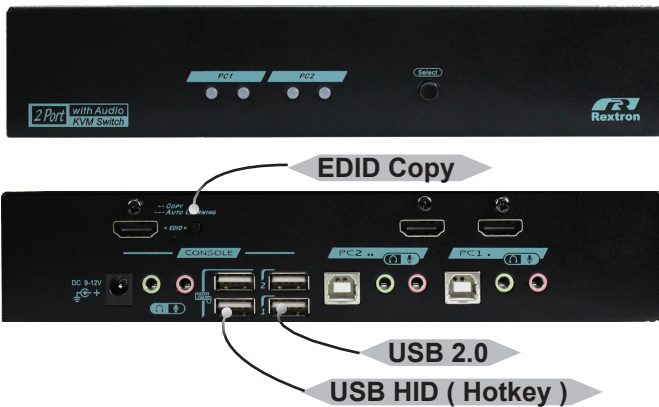

HDMI 2.0
USB 2.0
SPK & MIC

MAAG-G012

2 Ports True 4K HDMI 2.0 KVM Switch with USB2.0, Audio, Hotkey Control

Specifications

Model	MAAG-G012	
MAX. Resolution	3840 x 2160@60Hz (4:4:4), 8-bit 4096 x 2160@60Hz (4:4:4), 8-bit	
Interfaces	Computer Side	Console Side
AUX Video Switching	HDMI ^{2.0} x 2 (In)	HDMI ^{2.0} x 1 (Out)
Main Video Switching	HDMI ^{2.0} x 2 (In)	HDMI ^{2.0} x 1 (Out)
USB Switching	USB 2.0 ^B x 2 (Rear)	USB HID ^A x 2 USB 2.0 ^A x 2
Audio Switching	SPK ^{3.5mm} x 2 (In) MIC ^{5mm} x 2 (Out)	SPK ^{3.5mm} x 1 (Out) MIC ^{3.5mm} x 1 (In)
Switch Control Methods	Hotkey Control (USB HID) Push Button Control	
HDCP Compliance	HDCP 2.2 and HDCP 1.4	
EDID Management	EDID Auto Copy / Manual Copy	
Push Button	Port-Select x 1, EDID Copy x 1	
LED Indicator	PC-Ready x 2, PC-Select x 2 EDID Copy x 2	
Power Supply	DC 9~12V	
Operating Environment	0~40°C, Humidity<80% (Storage : -20~60°C)	
H x W x D (mm)	44 x 220 x 100 (Weight : 750g)	
Material	Metal	

Features

- Allows 2 PCs Share 1 Set of KVM Console (HDMI 2.0 + USB 2.0 & Audio)
- **Most Popular Resolutions Supported** by HDMI 2.0 Up to 4K@60Hz (4:4:4)
- Flexible Control Methods Suits Variable Scenarios :
- Push Button
- Keyboard Hotkey
- **Hotkey Control** Allows Fast Switching via USB Keyboard Commands
- **Auto / Manual Scan** & Selectable Scan Interval
- **USB 2.0** Sharing Ports Supports Most Devices
- **Independent Switching** of USB 2.0 & Audio
- **HDCP 2.2 & 1.4 Compliance** Ensures Uninterrupted Video Playback
- **EDID Management**, Including EDID Copy / Auto EDID, Ensures Display Compatibility
- **HDR10** Empowers the Best Visual Experience
- **Plug-n-Play**, No Driver or Software Required
- **Brackets** (Optional) Available for VESA / Rack Install